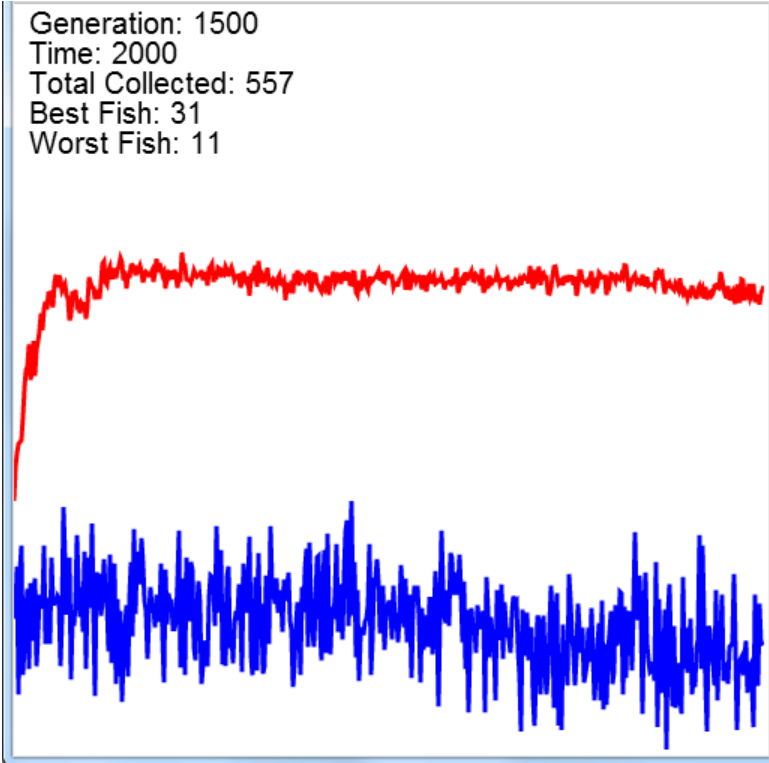

### INSANE CASE – 11x24

Generation: 1500  
Time: 2000  
Total Collected: 557  
Best Fish: 31  
Worst Fish: 11

### INSANE CASE – 11x24

Generation: 152  
Time: 2000  
Total Collected: 620